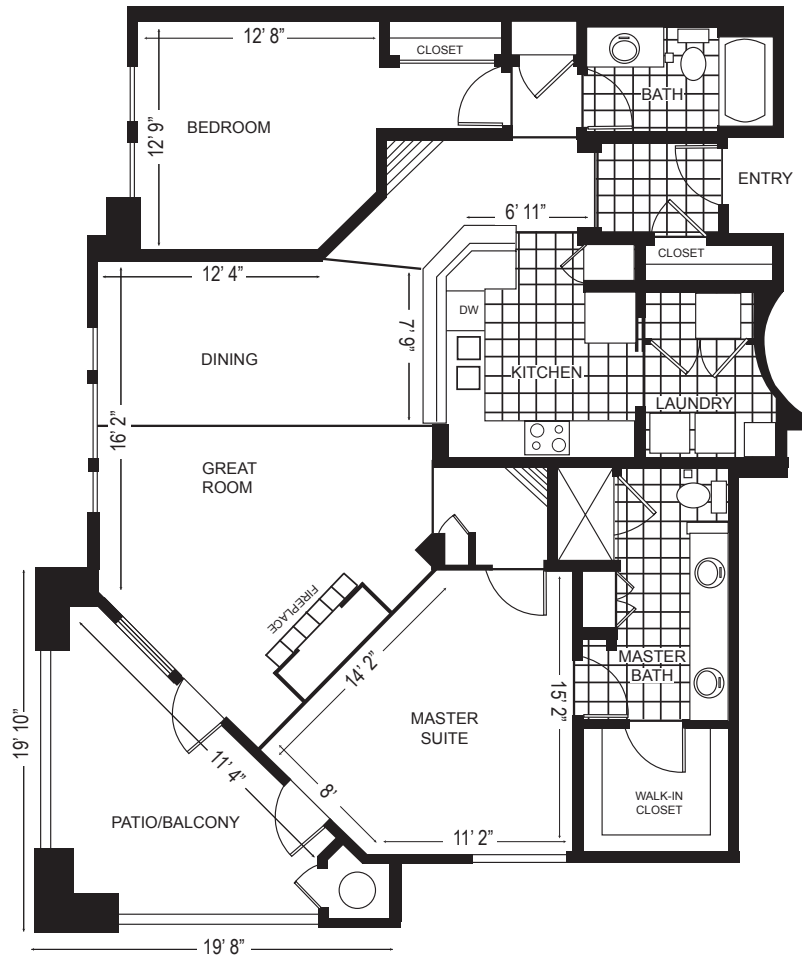

ZAFIRO

2 BEDROOM / 2 BATH

1,343 SQUARE FEET

Made for those who equally enjoy the art of entertaining and the art of relaxation, the Zafiro is an incredibly open and spacious floor plan. These two-bedroom, two-bath homes also offer a split floor plan to maximize privacy.

UNIQUE FEATURES

- Kitchen island
- Walk-in shower in master bath
- Dual sinks in master bath
- Open style floor plan
- Oversized patio/balcony
- Separate laundry room
- Natural gas fireplace

ADDRESS

7601 East Indian Bend Road
Scottsdale, AZ 85250