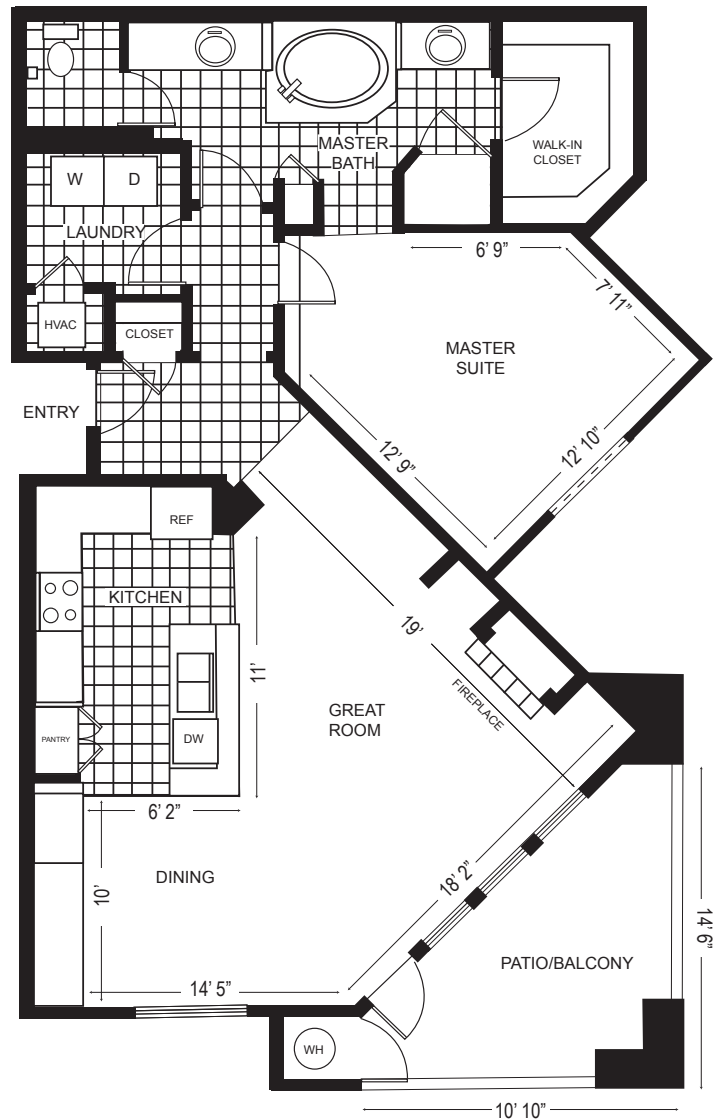

TOPACIO

1 BEDROOM/1 BATH

1,048 SQUARE FEET

This isn't your typical one bedroom home. The Topacio defies size and is masterfully planned for even the most discerning Scottsdale sophisticate. Every wall, every door and every window is meticulously placed to maximize this surprisingly spacious home, giving you both a luxurious feeling and abundant practical space.

UNIQUE FEATURES

- Oversized patio/balcony with access from the great room
- Open style floor plan
- Built-in desk in living area
- Oversized soaking tub and step-in shower
- Dual sinks in master bath
- Natural gas fireplace
- Separate laundry room

ADDRESS

7601 East Indian Bend Road
Scottsdale, AZ 85250

P. 480.998.2288

F. 480.998.1915

LIVECORRIENTE.COM

Square footage is approximate, not including patios and balconies. It is possible that base price units will not be available in each selling phase. Additional location premiums may apply to some units. There may be deviations in the residence from sellers models, such as windows, doors, ceiling heights, square footage, and niches. Floor plan is for illustrative purposes only. Variations may exist. Seller reserves the right to change prices & specifications without notice or obligation. Sales are conditional upon buyers receipt and acceptance of the Arizona Department of Real Estate Subdivision Report.