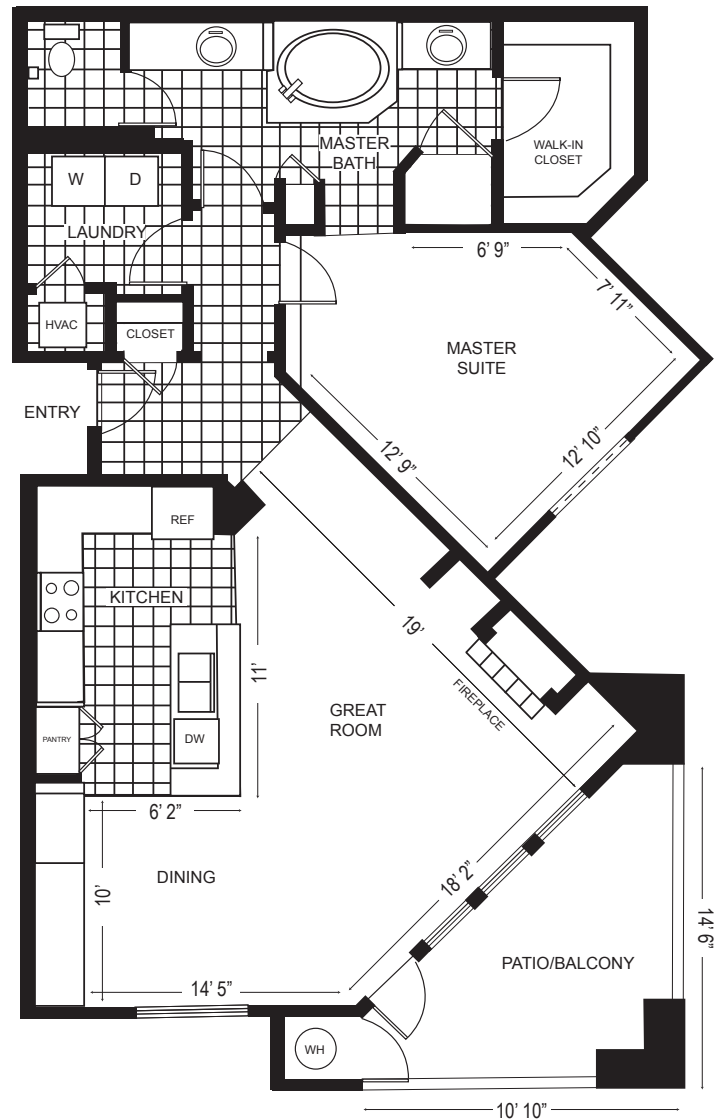

TOPACIO

1 BEDROOM/1 BATH

1,048 SQUARE FEET

This isn't your typical one bedroom home. The Topacio defies size and is masterfully planned for even the most discerning Scottsdale sophisticate. Every wall, every door and every window is meticulously placed to maximize this surprisingly spacious home, giving you both a luxurious feeling and abundant practical space.

UNIQUE FEATURES

- Oversized patio/balcony with access from the great room
- Open style floor plan
- Built-in desk in living area
- Oversized soaking tub and step-in shower
- Dual sinks in master bath
- Natural gas fireplace
- Separate laundry room